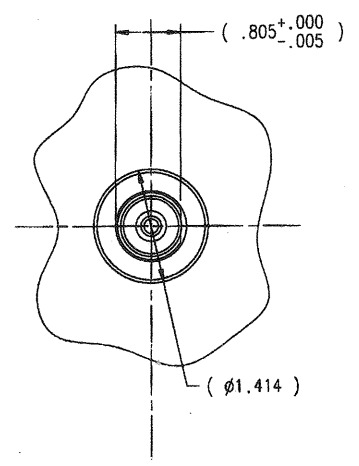

VIEW F-F  
SCALE: 1/1

VIEW E  
SCALE: 1/1

VIEW B  
SCALE: 1/1

PRESSURE SYSTEMS, INC. LOS ANGELES, CALIFORNIA			
TANK ASSY - PRESSURANT			
DWG CODE	SIZE	DWG NO.	REV.
18229	E	80496	NC
SCALE: 1/2		SHEET 1 OF 1	