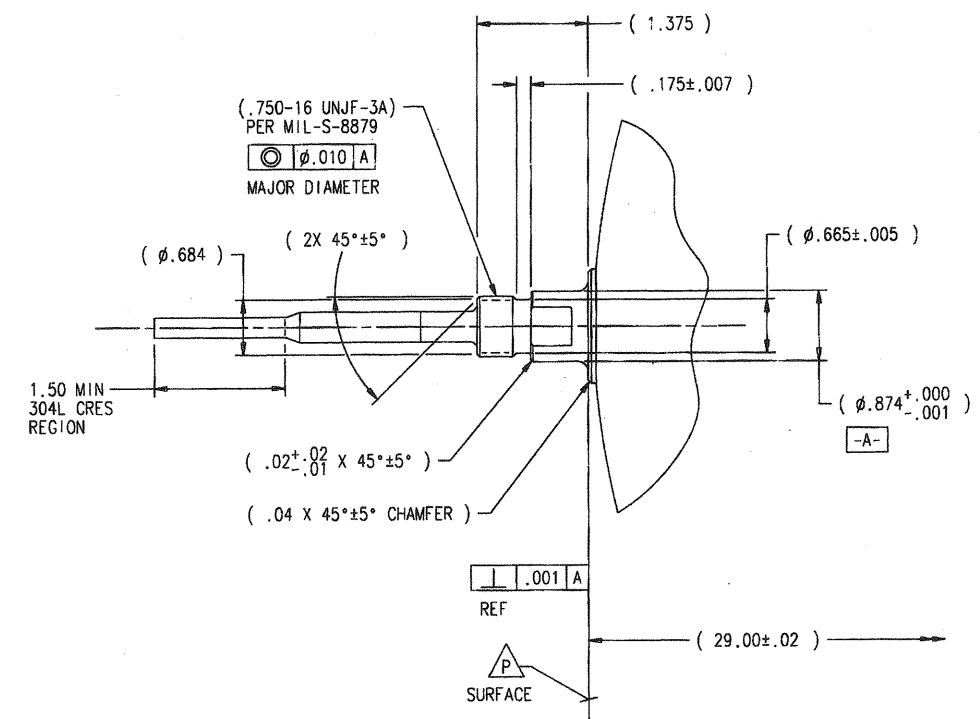

VIEW F-F  
SCALE: 1/1

VIEW E  
SCALE: 1/1

VIEW B  
SCALE: 1/1

PRESSURE SYSTEMS, INC. LOS ANGELES, CALIFORNIA			
TANK ASSY - PRESSURANT			
DWG CODE	SIZE	DWG NO.	REV.
18229	E	80496	NC
SCALE: 1/2		SHEET 1 OF 1	