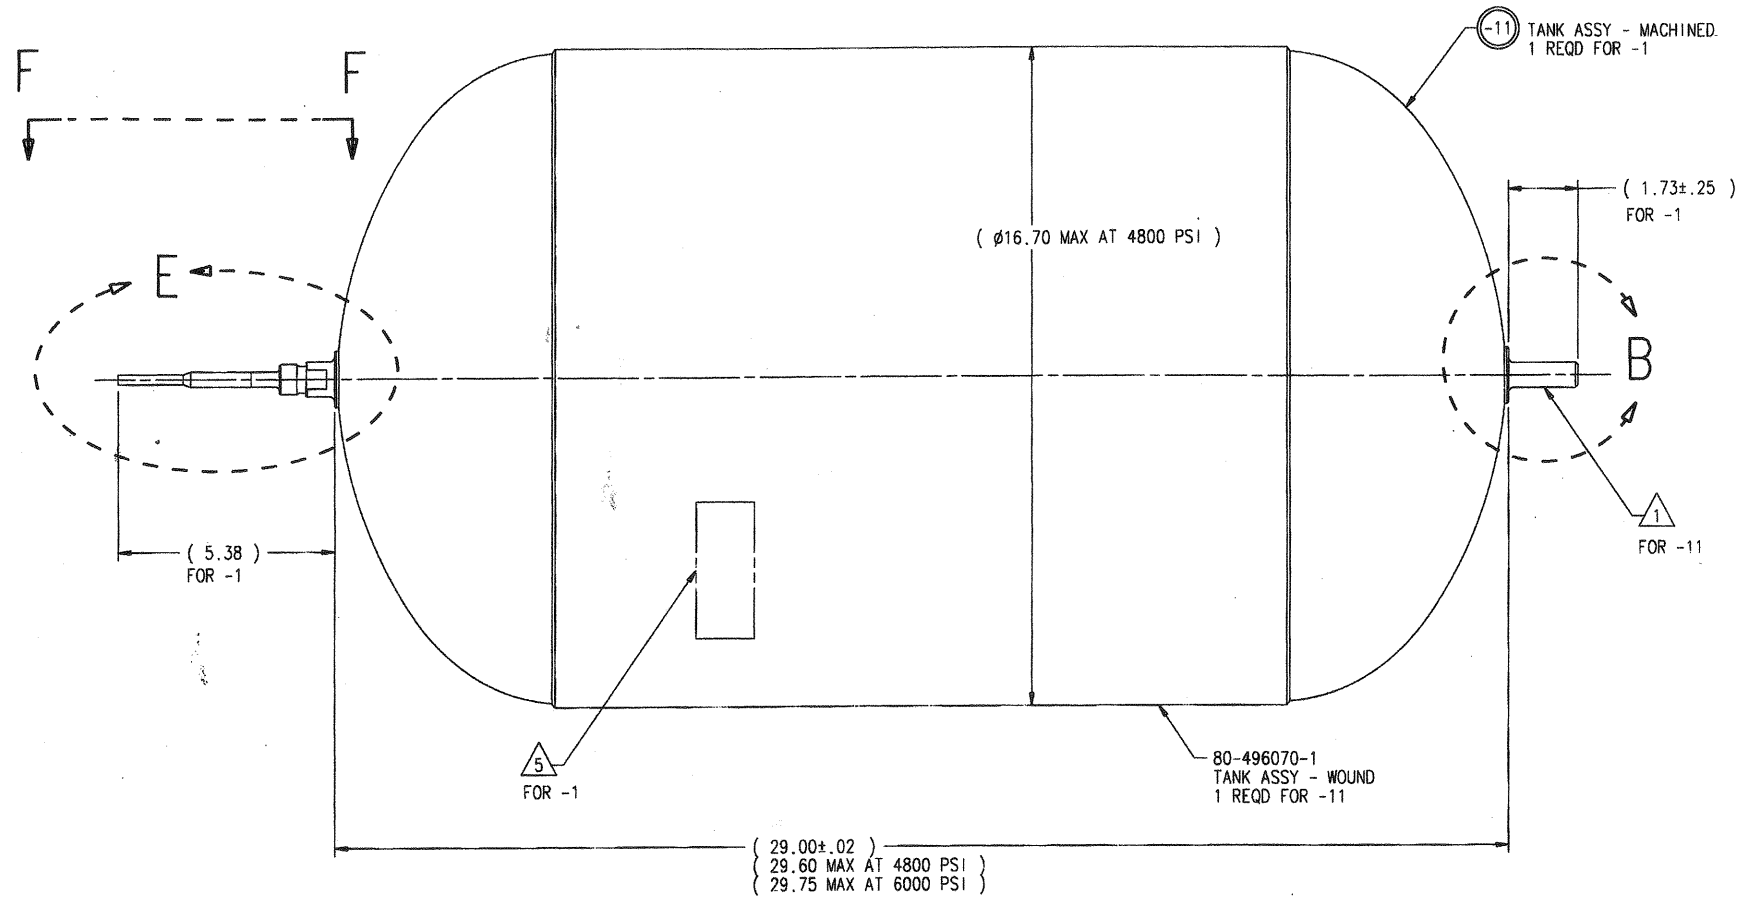

VIEW F-F  
SCALE: 1/1

VIEW E  
SCALE: 1/1

VIEW B  
SCALE: 1/1

PRESSURE SYSTEMS, INC. LOS ANGELES, CALIFORNIA			
TANK ASSY - PRESSURANT			
DWG CODE	SIZE	DWG NO.	REV.
18229	E	80496	NC
SCALE: 1/2		SHEET 1 OF 1	