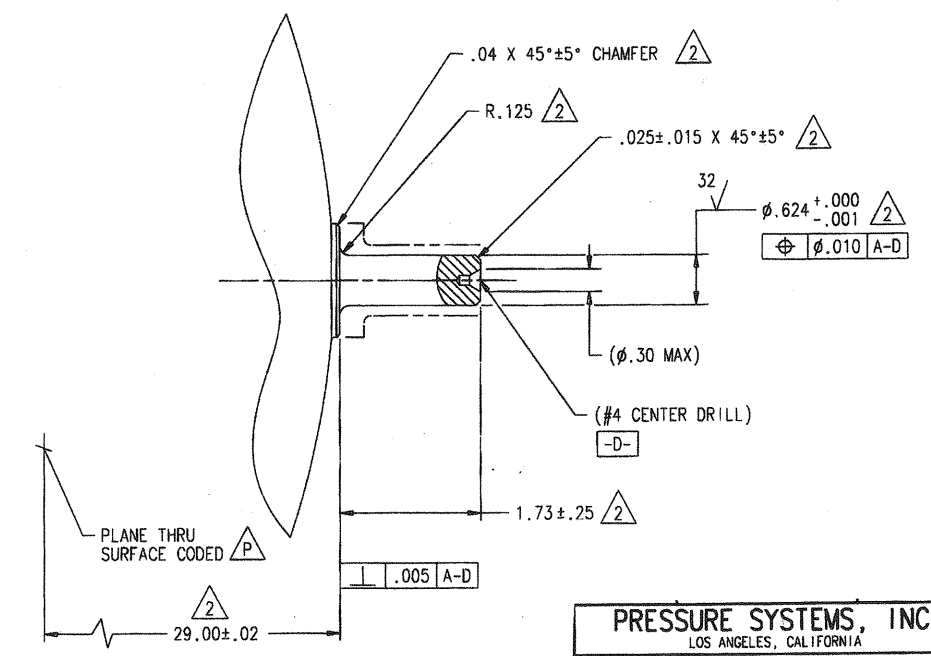

VIEW F-F  
SCALE: 1/1

VIEW E  
SCALE: 1/1

VIEW B  
SCALE: 1/1

PRESSURE SYSTEMS, INC. LOS ANGELES, CALIFORNIA			
TANK ASSY - PRESSURANT			
DWG CODE	SIZE	DWG NO.	REV.
18229	E	80496	NC
SCALE: 1/2		SHEET 1 OF 1	