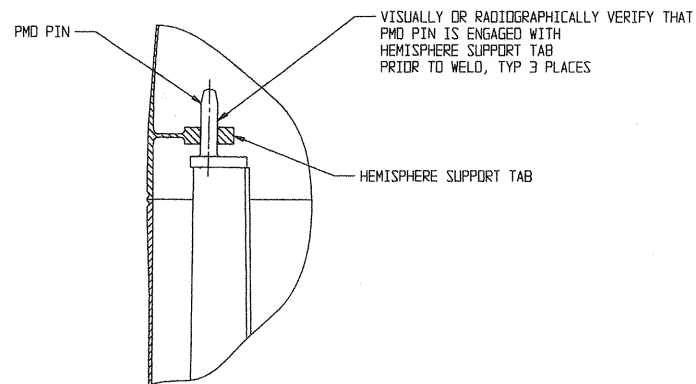

VIEW H SHEET 1
SCALE 1/1

VIEW G SHEET 1
SCALE 1/1

SECTION K-K
SCALE 1/1
VIEW ROTATED FOR CLARITY
TYP 3 PLACES

VIEW F-F SHEET 1

ATK SPACE SYSTEMS, INC. LOS ANGELES, CALIFORNIA			
PROPELLANT TANK ASSY			
CAGE CODE 18229	SIZE E	ENG. NO. 80398	REV. A
SCALE: 1/2		SHEET 2 OF 2	