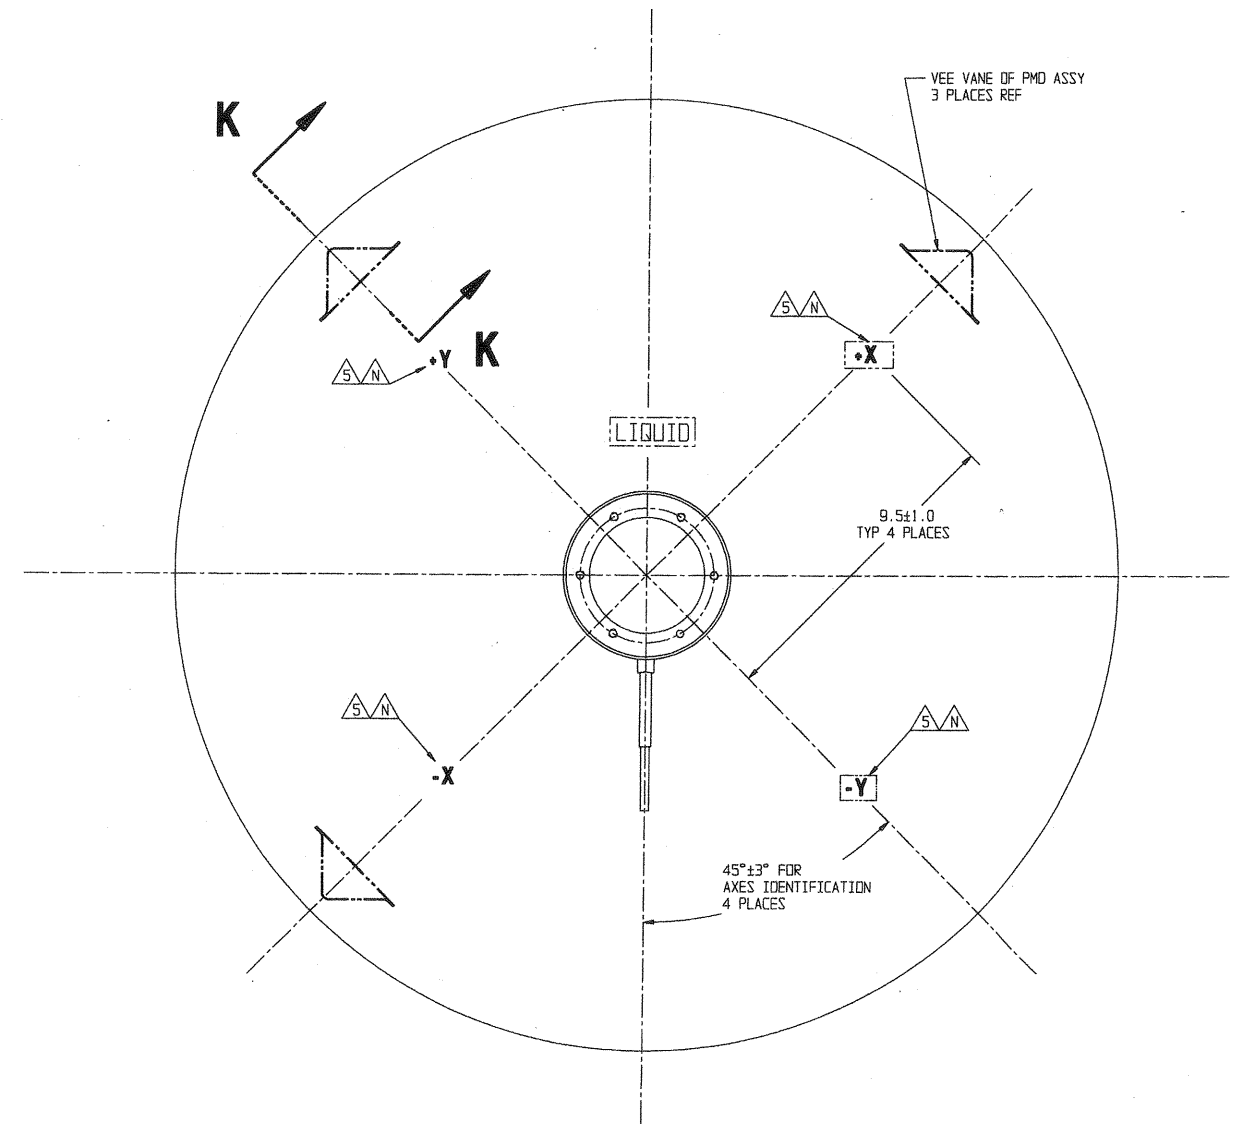

VIEW H SHEET 1
SCALE 1/1

VIEW G SHEET 1
SCALE 1/1

SECTION K-K
SCALE 1/1
VIEW ROTATED FOR CLARITY
TYP 3 PLACES

VIEW F-F SHEET 1

ATK SPACE SYSTEMS, INC. LOS ANGELES, CALIFORNIA			
PROPELLANT TANK ASSY			
CAGE CODE 18229	SIZE E	ENG. NO. 80398	REV. A
SCALE: 1/2		SHEET 2 OF 2	