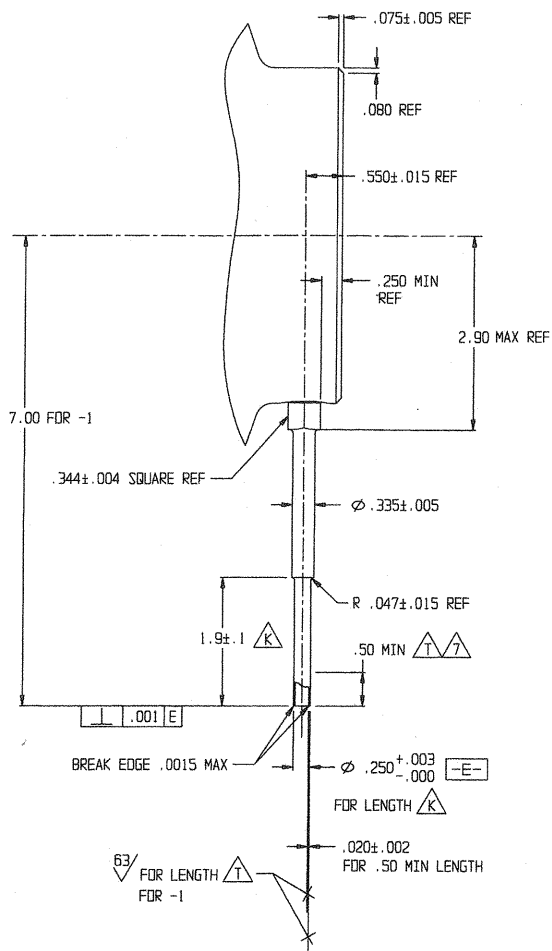

VIEW H SHEET 1
SCALE 1/1

VIEW G SHEET 1
SCALE 1/1

SECTION K-K
SCALE 1/1
VIEW ROTATED FOR CLARITY
TYP 3 PLACES

VIEW F-F SHEET 1

ATK SPACE SYSTEMS, INC. LOS ANGELES, CALIFORNIA			
PROPELLANT TANK ASSY			
CAGE CODE 18229	SIZE E	ENG. NO. 80398	REV. A
SCALE: 1/2		SHEET 2 OF 2	