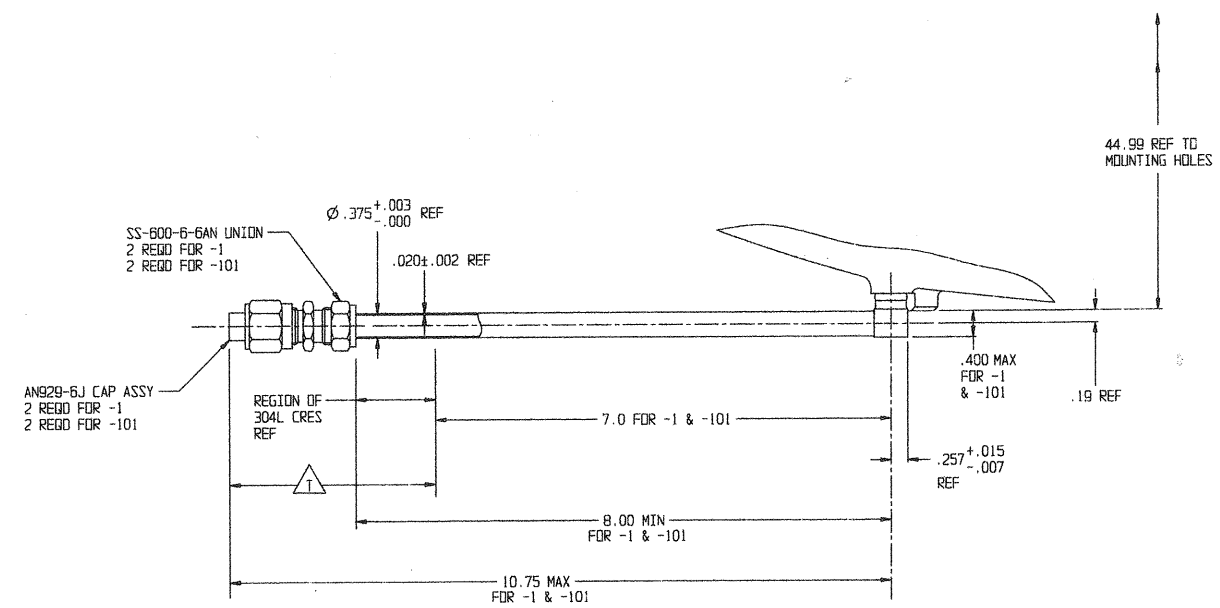

VIEW B SHEET 1  
SCALE: 1/1

**AT SPACE SYSTEMS, INC.**  
COMMERCE, CALIFORNIA

TANK, PROPELLANT

DATE CODE	SIZE	ENG NO.	REV.
18229	E	80442	B
SCALE: 1/1	SHEET		2 OF 3

**SECTION A-A SHEET 1**

VIEW ROTATED 5°37'30" CLOCKWISE

**SECTION G-G SHEET 1**

VIEW ROTATED 50°37'30" COUNTERCLOCKWISE

**ATK SPACE SYSTEMS, INC.**  
COMMERCE, CALIFORNIA

TANK, PROPELLANT

CAGE CODE	SIZE	ENG NO.	REV.
18229	E	80442	A
SCALE: 1/1	SHEET		3 OF 3