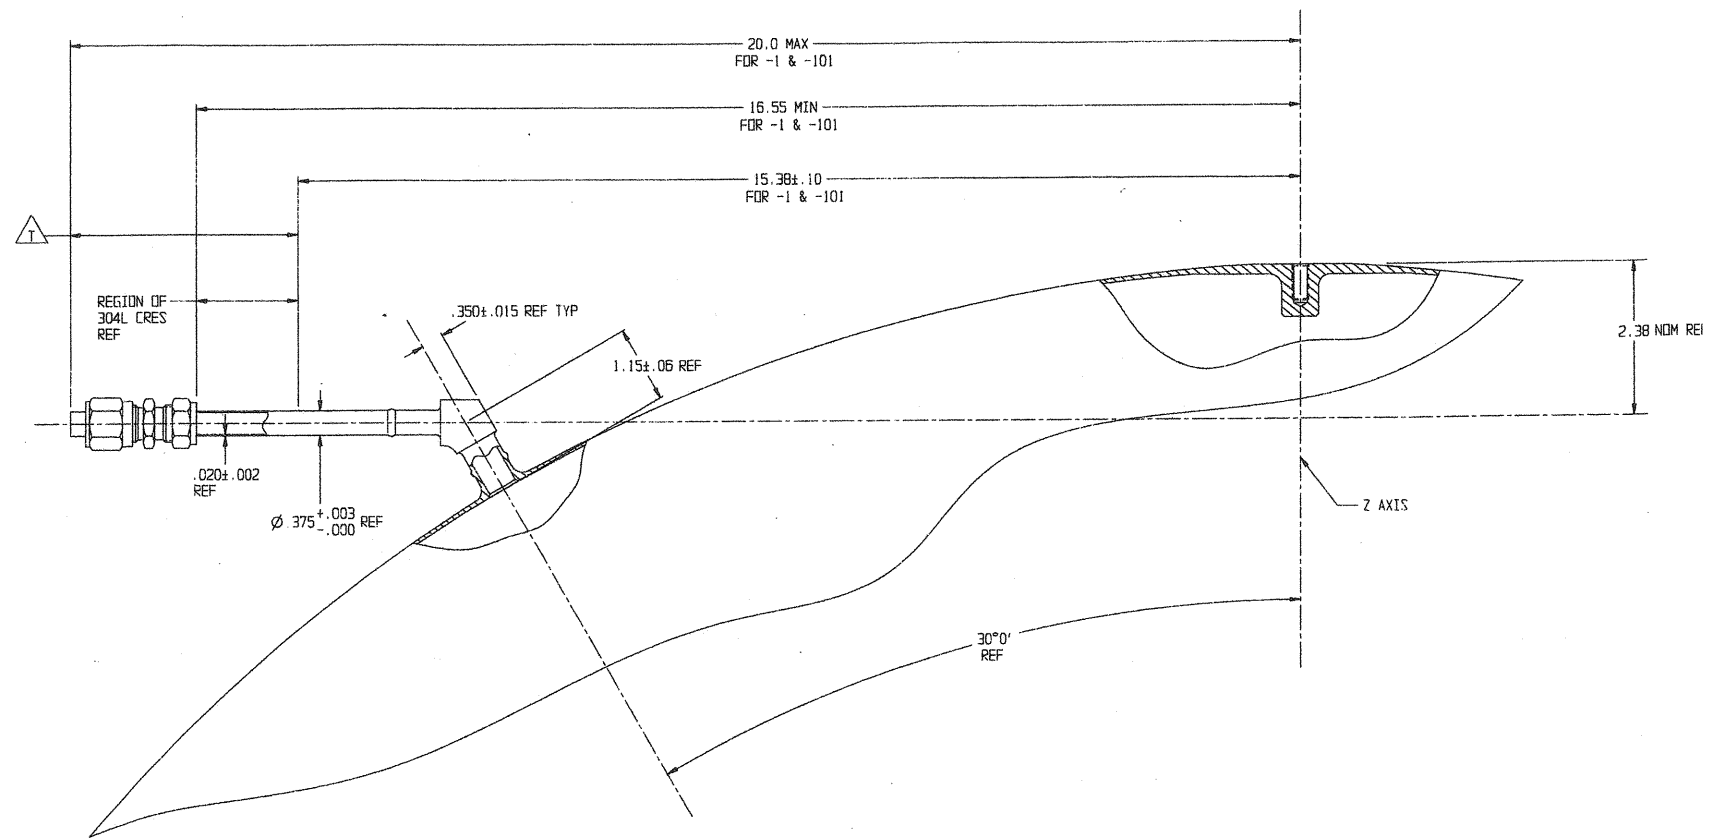

VIEW B SHEET 1  
SCALE: 1/1

**AT SPACE SYSTEMS, INC.**  
COMMERCE, CALIFORNIA

TANK, PROPELLANT

DATE CODE	SIZE	ENG NO.	REV.
18229	E	80442	B
SCALE: 1/1	SHEET		2 OF 3

**SECTION A-A SHEET 1**

VIEW ROTATED 5°37'30" CLOCKWISE

**SECTION G-G SHEET 1**

VIEW ROTATED 50°37'30" COUNTERCLOCKWISE

**ATK SPACE SYSTEMS, INC.**  
COMMERCE, CALIFORNIA

TANK, PROPELLANT

CAGE CODE	SIZE	ENG NO.	REV.
18229	E	80442	A
SCALE: 1/1	SHEET		3 OF 3