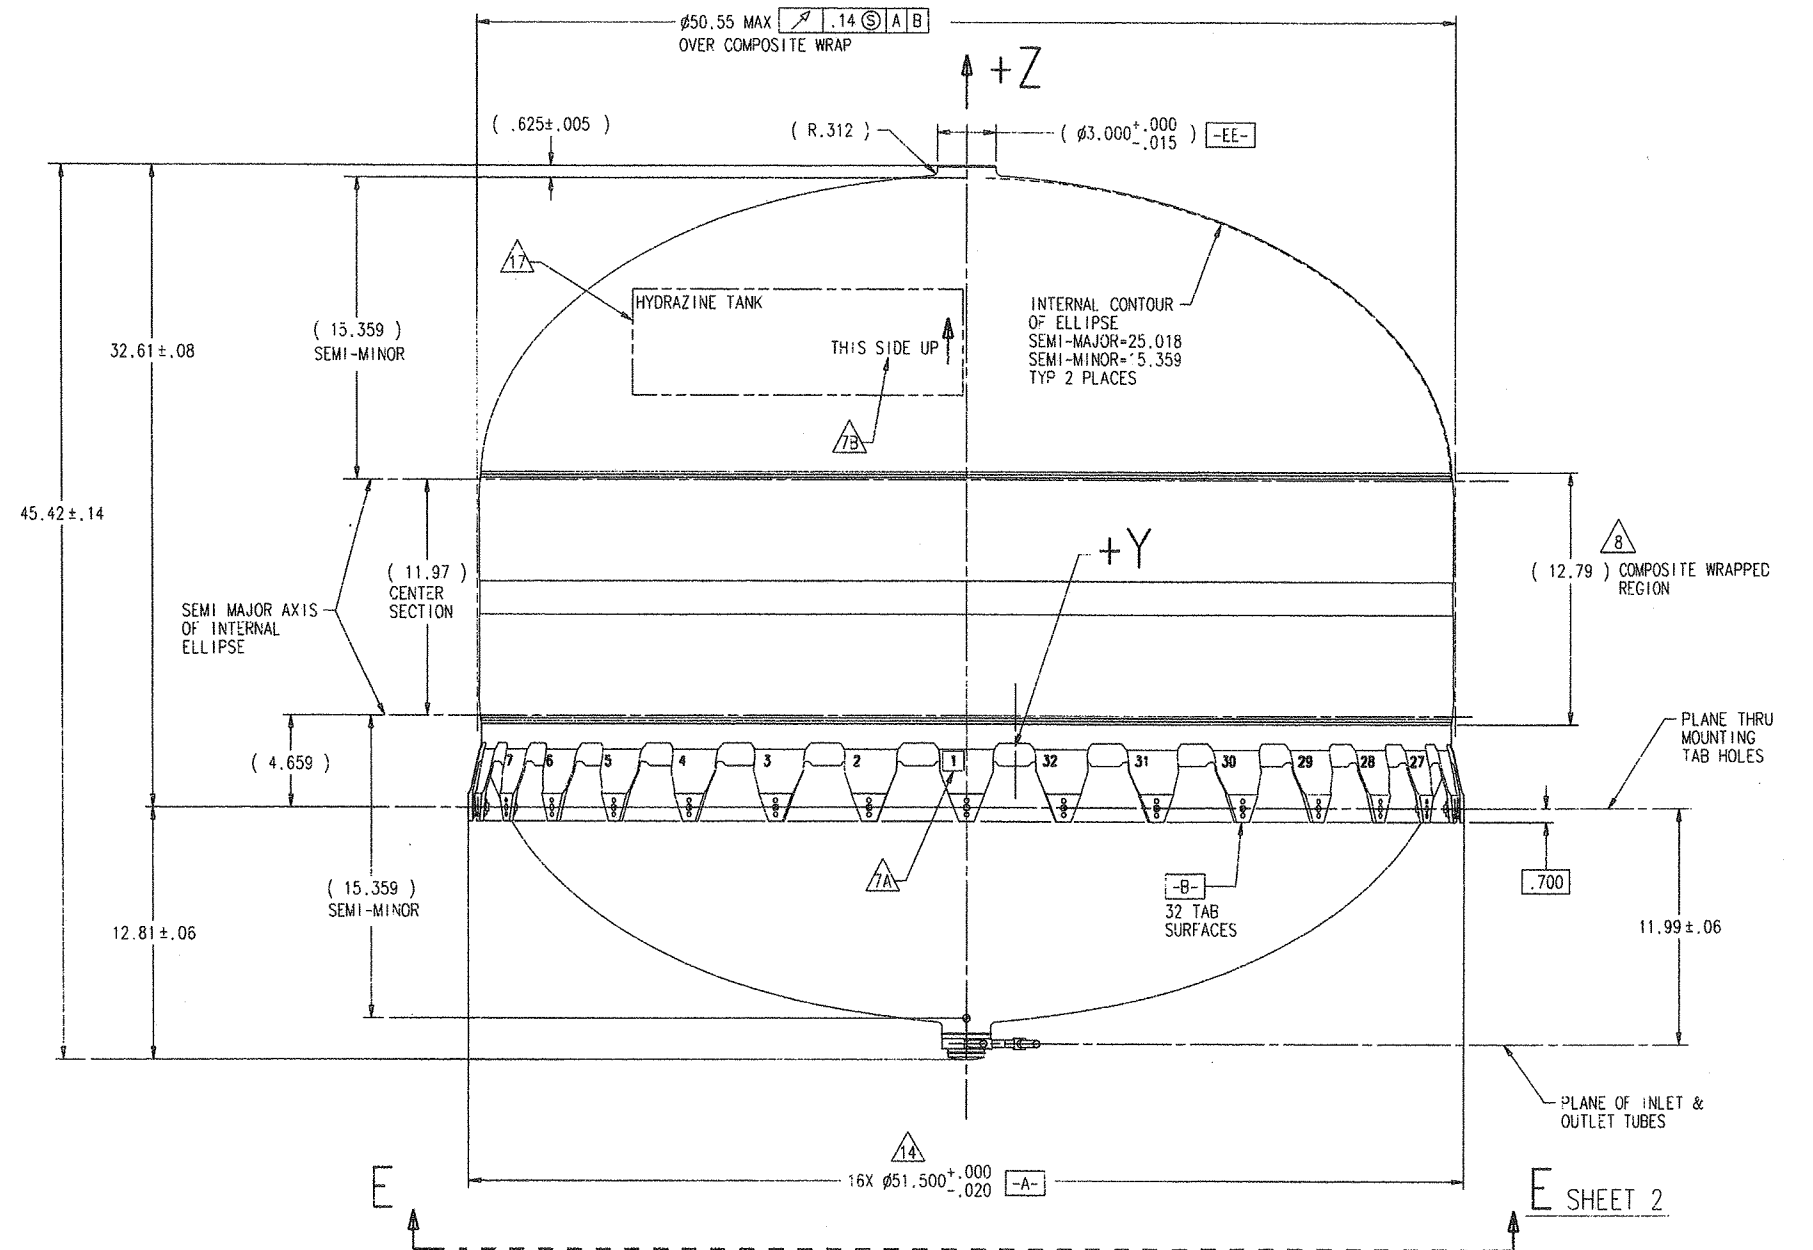

-1, -11, -201, -301, -501 ASSY

ATK SPACE SYSTEMS, INC. COMMERCE, CALIFORNIA			
PROPELLANT TANK ASSY, FUEL			
SIZE E	CAGE CODE 18229	ING NO. 80563	REV. B
SCALE: 1/4		SHEET 1 OF 3	

IDEAS GENERATED

A

-2, -21, -202, -302 ASSY

ATK SPACE SYSTEMS, INC. COMMERCE, CALIFORNIA			
PROPELLANT TANK ASSY, FUEL			
SIZE	CAGE CODE	DWG NO.	REV.
E	18229	80563	B
SCALE: 1/4		SHEET 3 OF 3	