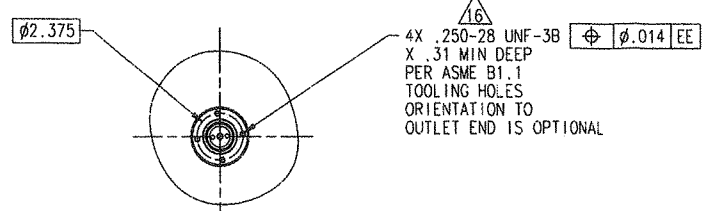

-1, -11, -201, -301, -501 ASSY

ATK SPACE SYSTEMS, INC. COMMERCE, CALIFORNIA			
PROPELLANT TANK ASSY, FUEL			
SIZE E	CAGE CODE 18229	ING NO. 80563	REV. B
SCALE: 1/4		SHEET 1 OF 3	

IDEAS GENERATED

A

-2, -21, -202, -302 ASSY