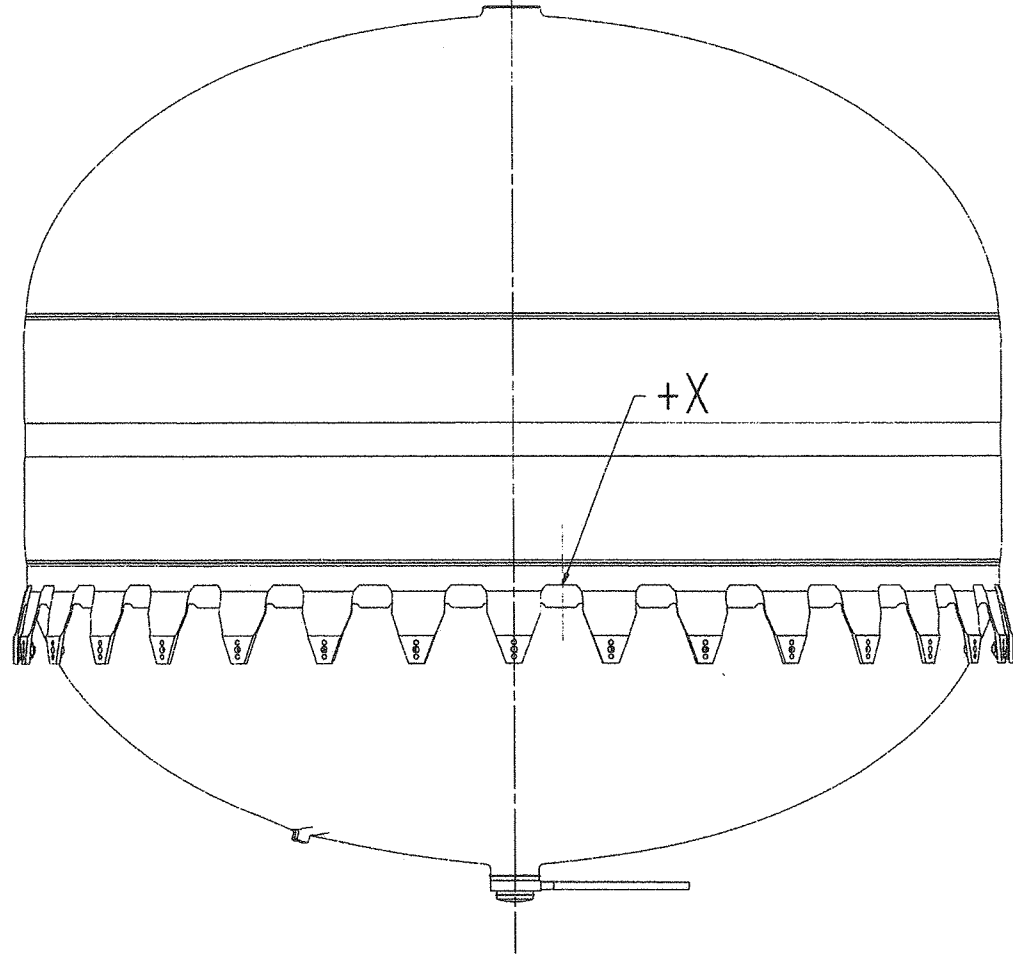

-1, -11, -201, -301, -501 ASSY

ATK SPACE SYSTEMS, INC. COMMERCE, CALIFORNIA			
PROPELLANT TANK ASSY, FUEL			
SIZE E	CAGE CODE 18229	ING NO. 80563	REV. B
SCALE: 1/4		SHEET 1 OF 3	

IDEAS GENERATED

A

-2, -21, -202, -302 ASSY

ATK SPACE SYSTEMS, INC. COMMERCE, CALIFORNIA			
PROPELLANT TANK ASSY, FUEL			
SIZE	CAGE CODE	DWG NO.	REV.
E	18229	80563	B
SCALE: 1/4		SHEET 3 OF 3	